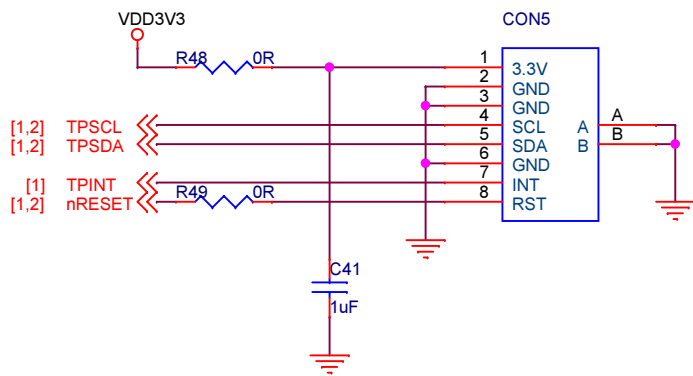

FriendlyARM

FriendlyARM			
Title		S702 1509	
Size	Document Number	Rev	
A3	DISPLAY		
Date:	Wednesday, September 23, 2015	Sheet	1 of 2

FriendlyARM		
Title		S702 1509
Size A4	Document Number 1-WIRE	Rev 1.0
Date:	Wednesday, September 23, 2015	Sheet 2 of 2