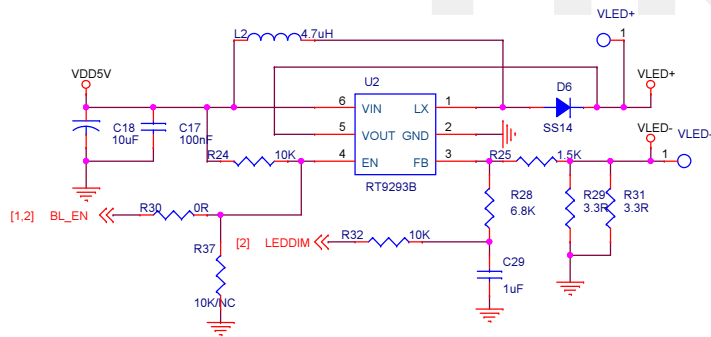

FriendlyARM

FriendlyARM			
Title		S702 1509	
Size	Document Number	Rev	
A3	DISPLAY		
Date:	Wednesday, September 23, 2015	Sheet	1 of 2

FriendlyARM		
Title		S702 1509
Size A4	Document Number 1-WIRE	Rev 1.0
Date:	Wednesday, September 23, 2015	Sheet 2 of 2