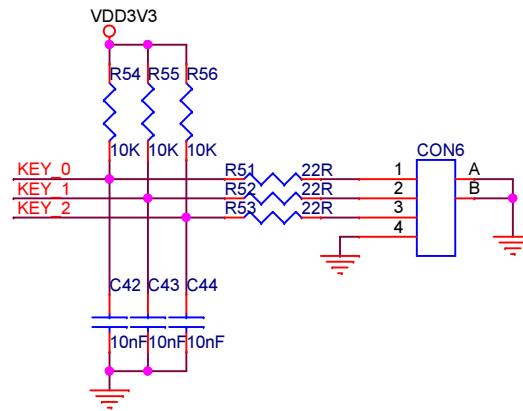

FriendlyARM

FriendlyARM			
Title		S702 1509	
Size	Document Number	Rev	
A3	DISPLAY		
Date:	Wednesday, September 23, 2015	Sheet	1 of 2

FriendlyARM		
Title		S702 1509
Size A4	Document Number 1-WIRE	Rev 1.0
Date:	Wednesday, September 23, 2015	Sheet 2 of 2