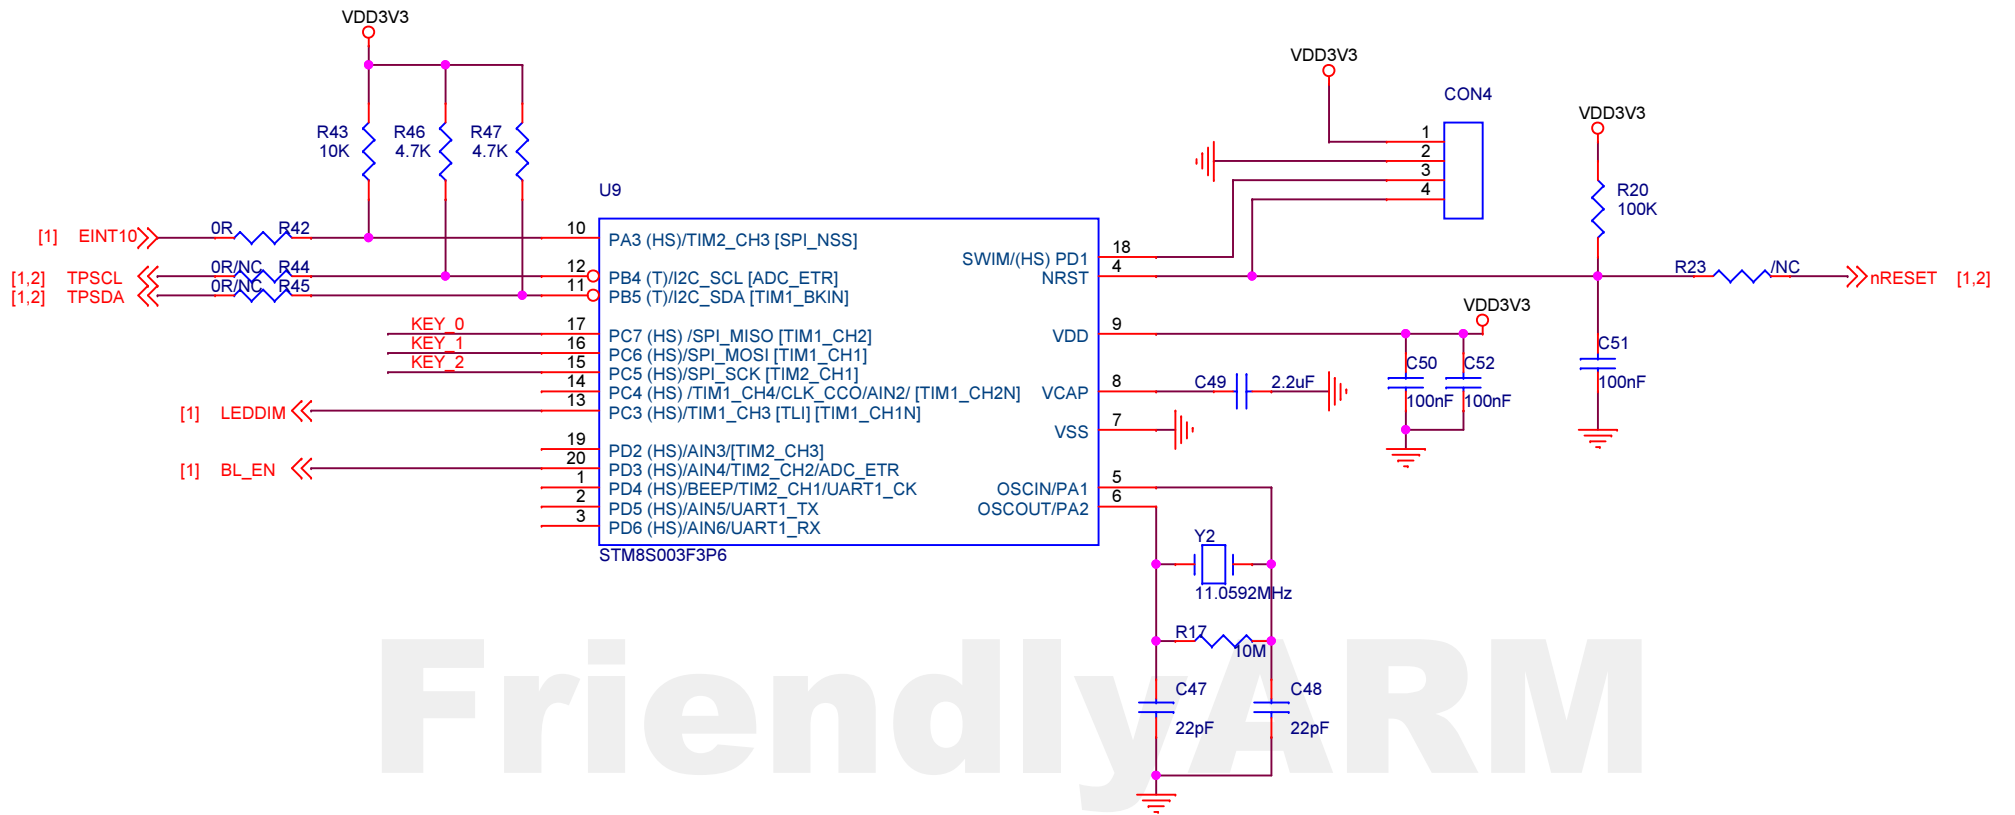

FriendlyARM

FriendlyARM			
Title		S702 1509	
Size	Document Number	Rev	
A3	DISPLAY		
Date:	Wednesday, September 23, 2015	Sheet	1 of 2

FriendlyARM		
Title		S702 1509
Size A4	Document Number 1-WIRE	Rev 1.0
Date:	Wednesday, September 23, 2015	Sheet 2 of 2