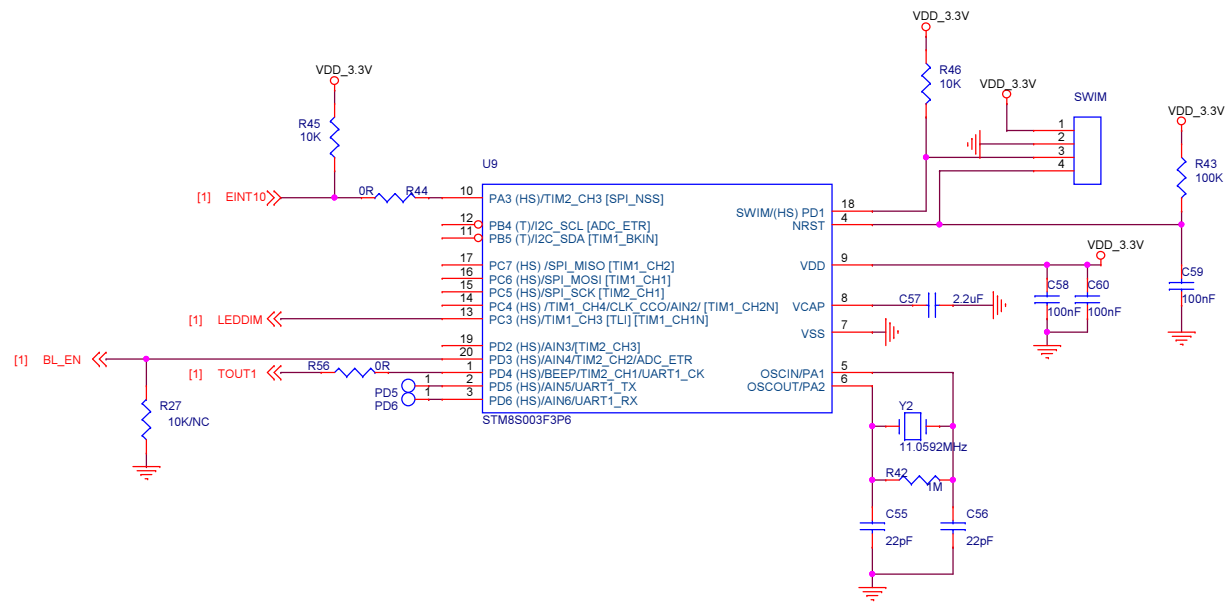

Title		
LCD-S701 1501		
Size	Document Number	Rev
A3	<Doc>	
Date:	Friday, January 30, 2015	Sheet 1 of 2

Title		
LCD-S701 1501		
Size	Document Number	Rev
A3	<Doc>	
Date:	Friday, January 30, 2015	Sheet 2 of 2