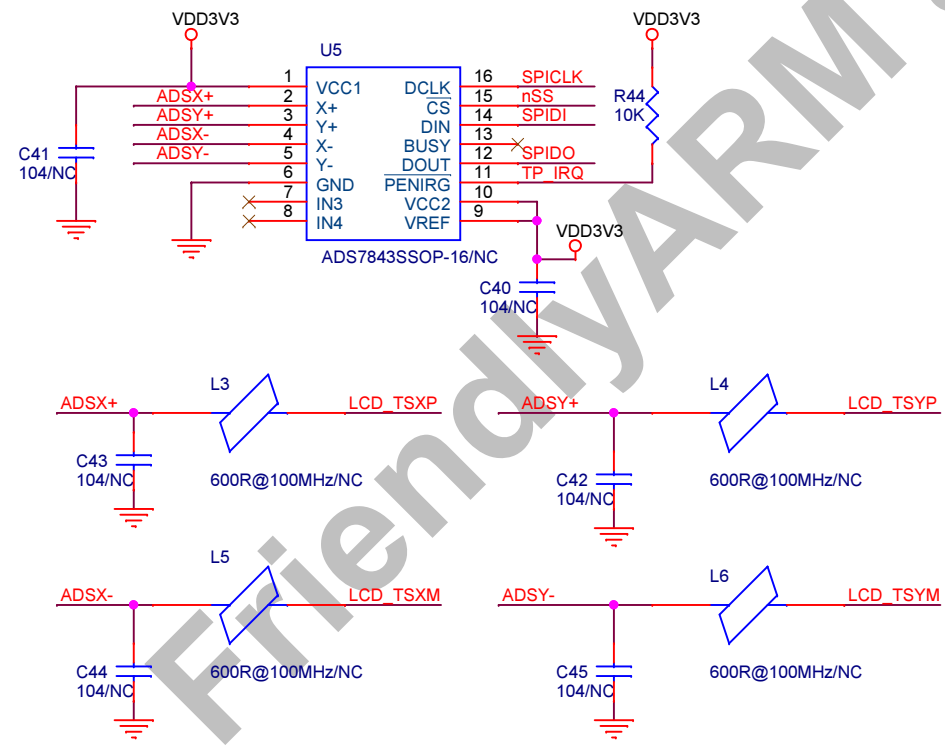

FriendlyARM			
Title	S700		
Size A3	Document Number	DISPLAY	Rev
Date:	Wednesday, February 27, 2013	Sheet	1 of 2

FriendlyARM		
Title		S700
Size	Document Number	Rev
A4	1-WIRE	1.0
Date:	Wednesday, February 27, 2013	Sheet 2 of 2