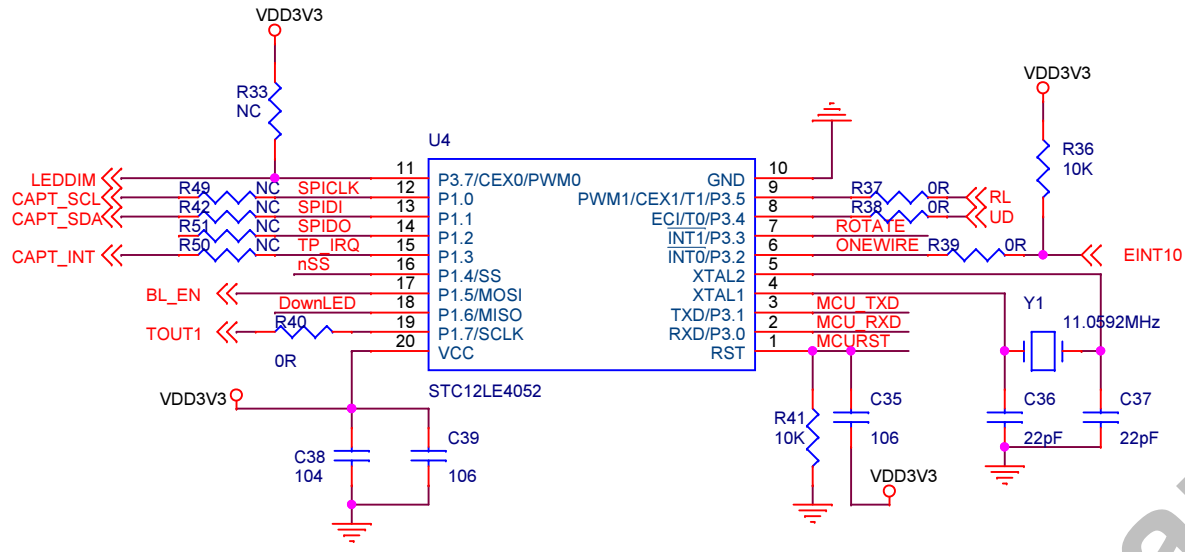

FriendlyARM			
Title	S700		
Size A3	Document Number	DISPLAY	Rev
Date:	Wednesday, February 27, 2013	Sheet	1 of 2

FriendlyARM		
Title		S700
Size	Document Number	Rev
A4	1-WIRE	1.0
Date:	Wednesday, February 27, 2013	Sheet 2 of 2