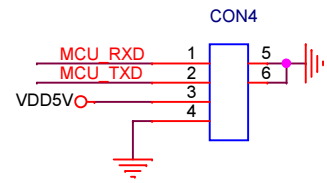

FriendlyARM			
Title	S700		
Size A3	Document Number	DISPLAY	Rev
Date:	Wednesday, February 27, 2013	Sheet	1 of 2

FriendlyARM		
Title		S700
Size	Document Number	Rev
A4	1-WIRE	1.0
Date:	Wednesday, February 27, 2013	Sheet 2 of 2