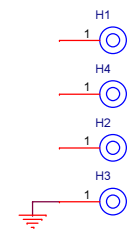

45pins 翻盖式

ILCD=145mA

ILED=400mA MAX 84.9V 40pins 翻盖式

HD700 1303		
<Title2>		
Size	Document Number	Rev
A3	<Doc>	<Rev Code>
Date:	Monday, October 13, 2014	Sheet 1 of 2

45pins 翻盖式

HD700 1303		
<Title2>		
Size	Document Number	Rev
A3	<Doc>	<RevCode>
Date:	Thursday, June 27, 2013	Sheet 2 of 2