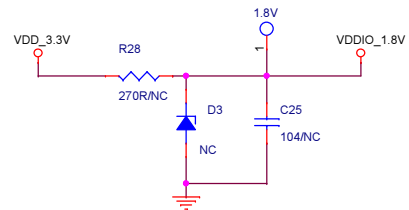

45pins 翻盖式

ILCD=145mA

ILED=400mA MAX 84.9V 40pins 翻盖式

HD700 1303		
<Title2>		
Size	Document Number	Rev
A3	<Doc>	<Rev Code>
Date:	Monday, October 13, 2014	Sheet 1 of 2

45pins 翻盖式

HD700 1303		
<Title2>		
Size	Document Number	Rev
A3	<Doc>	<RevCode>
Date:	Thursday, June 27, 2013	Sheet 2 of 2