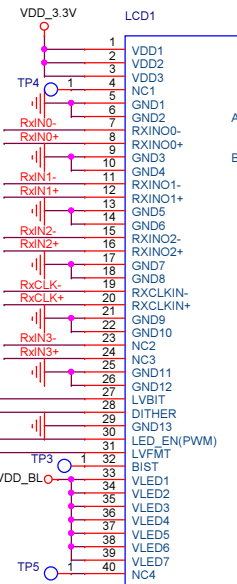

45pins 翻盖式

ILCD=145mA

ILED=400mA MAX 84.9V 40pins 翻盖式

HD700 1303		
<Title2>		
Size	Document Number	Rev
A3	<Doc>	<Rev Code>
Date:	Monday, October 13, 2014	Sheet 1 of 2

45pins 翻盖式

HD700 1303		
<Title2>		
Size	Document Number	Rev
A3	<Doc>	<RevCode>
Date:	Thursday, June 27, 2013	Sheet 2 of 2