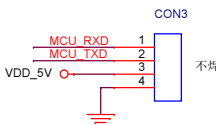

45pins 翻盖式

ILCD=145mA

ILED=400mA MAX 84.9V 40pins 翻盖式

HD700 1303		
<Title2>		
Size	Document Number	Rev
A3	<Doc>	<Rev Code>
Date:	Monday, October 13, 2014	Sheet 1 of 2

45pins 翻盖式

HD700 1303		
<Title2>		
Size	Document Number	Rev
A3	<Doc>	<RevCode>
Date:	Thursday, June 27, 2013	Sheet 2 of 2