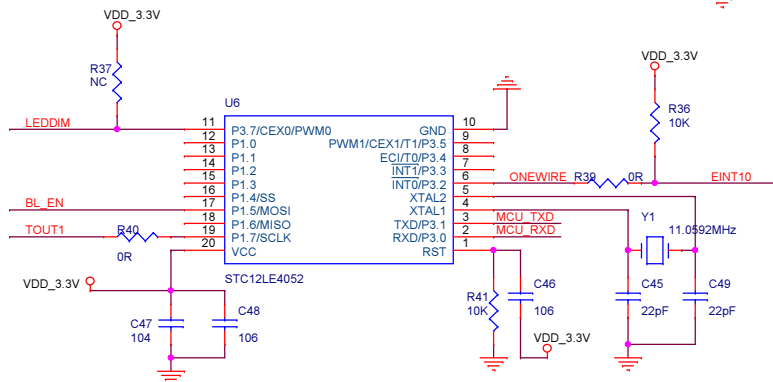

45pins 翻盖式

ILCD=145mA

ILED=400mA MAX 84.9V 40pins 翻盖式

HD700 1303		
<Title2>		
Size	Document Number	Rev
A3	<Doc>	<Rev Code>
Date:	Monday, October 13, 2014	Sheet 1 of 2

45pins 翻盖式

HD700 1303		
<Title2>		
Size	Document Number	Rev
A3	<Doc>	<RevCode>
Date:	Thursday, June 27, 2013	Sheet 2 of 2