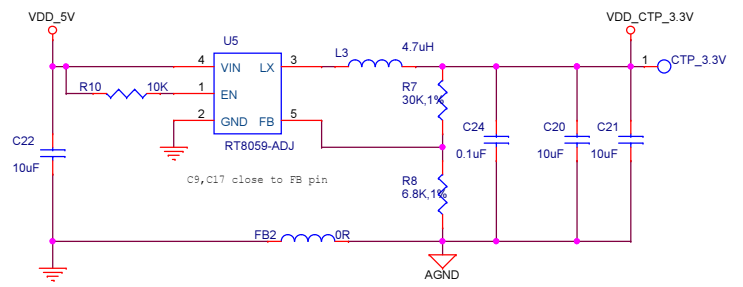

45pins 翻盖式

ILCD=145mA

ILED=400mA MAX 84.9V 40pins 翻盖式

HD700 1303		
<Title2>		
Size	Document Number	Rev
A3	<Doc>	<Rev Code>
Date:	Monday, October 13, 2014	Sheet 1 of 2

45pins 翻盖式

HD700 1303		
<Title2>		
Size	Document Number	Rev
A3	<Doc>	<RevCode>
Date:	Thursday, June 27, 2013	Sheet 2 of 2