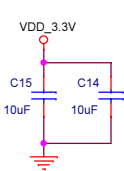

45pins 翻盖式

ILCD=145mA

ILED=400mA MAX 84.9V 40pins 翻盖式

HD700 1303		
<Title2>		
Size	Document Number	Rev
A3	<Doc>	<Rev Code>
Date:	Monday, October 13, 2014	Sheet 1 of 2

45pins 翻盖式

HD700 1303		
<Title2>		
Size	Document Number	Rev
A3	<Doc>	<RevCode>
Date:	Thursday, June 27, 2013	Sheet 2 of 2