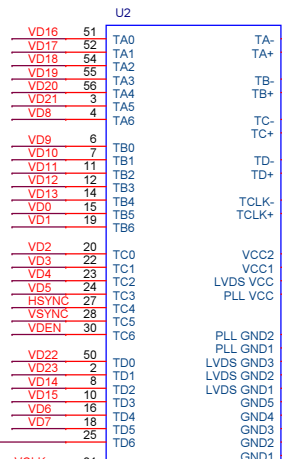

45pins 翻盖式

ILCD=145mA

ILED=400mA MAX 84.9V 40pins 翻盖式

HD700 1303		
<Title2>		
Size	Document Number	Rev
A3	<Doc>	<Rev Code>
Date:	Monday, October 13, 2014	Sheet 1 of 2

45pins 翻盖式

HD700 1303		
<Title2>		
Size	Document Number	Rev
A3	<Doc>	<RevCode>
Date:	Thursday, June 27, 2013	Sheet 2 of 2