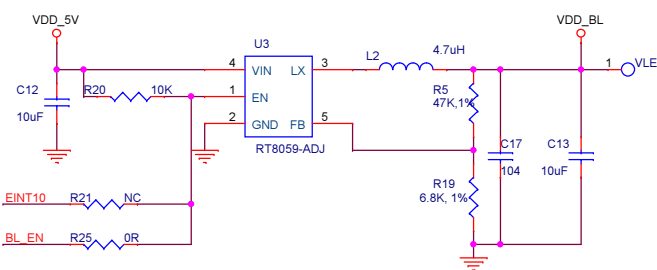

45pins 翻盖式

ILCD=145mA

ILED=400mA MAX 84.9V 40pins 翻盖式

HD700 1303		
<Title2>		
Size	Document Number	Rev
A3	<Doc>	<Rev Code>
Date:	Monday, October 13, 2014	Sheet 1 of 2

45pins 翻盖式

HD700 1303		
<Title2>		
Size	Document Number	Rev
A3	<Doc>	<RevCode>
Date:	Thursday, June 27, 2013	Sheet 2 of 2