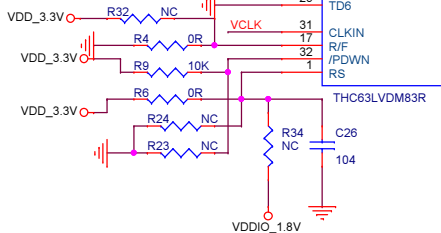

45pins 翻盖式

ILCD=145mA

ILED=400mA MAX 84.9V 40pins 翻盖式

HD700 1303		
<Title2>		
Size	Document Number	Rev
A3	<Doc>	<Rev Code>
Date:	Monday, October 13, 2014	Sheet 1 of 2

45pins 翻盖式

HD700 1303		
<Title2>		
Size	Document Number	Rev
A3	<Doc>	<RevCode>
Date:	Thursday, June 27, 2013	Sheet 2 of 2