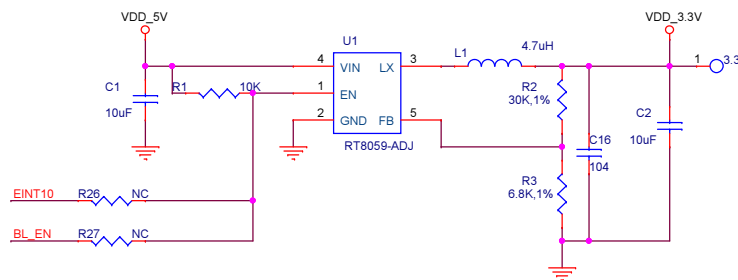

45pins 翻盖式

ILCD=145mA

ILED=400mA MAX 84.9V 40pins 翻盖式

HD700 1303		
<Title2>		
Size	Document Number	Rev
A3	<Doc>	<Rev Code>
Date:	Monday, October 13, 2014	Sheet 1 of 2

45pins 翻盖式

HD700 1303		
<Title2>		
Size	Document Number	Rev
A3	<Doc>	<RevCode>
Date:	Thursday, June 27, 2013	Sheet 2 of 2