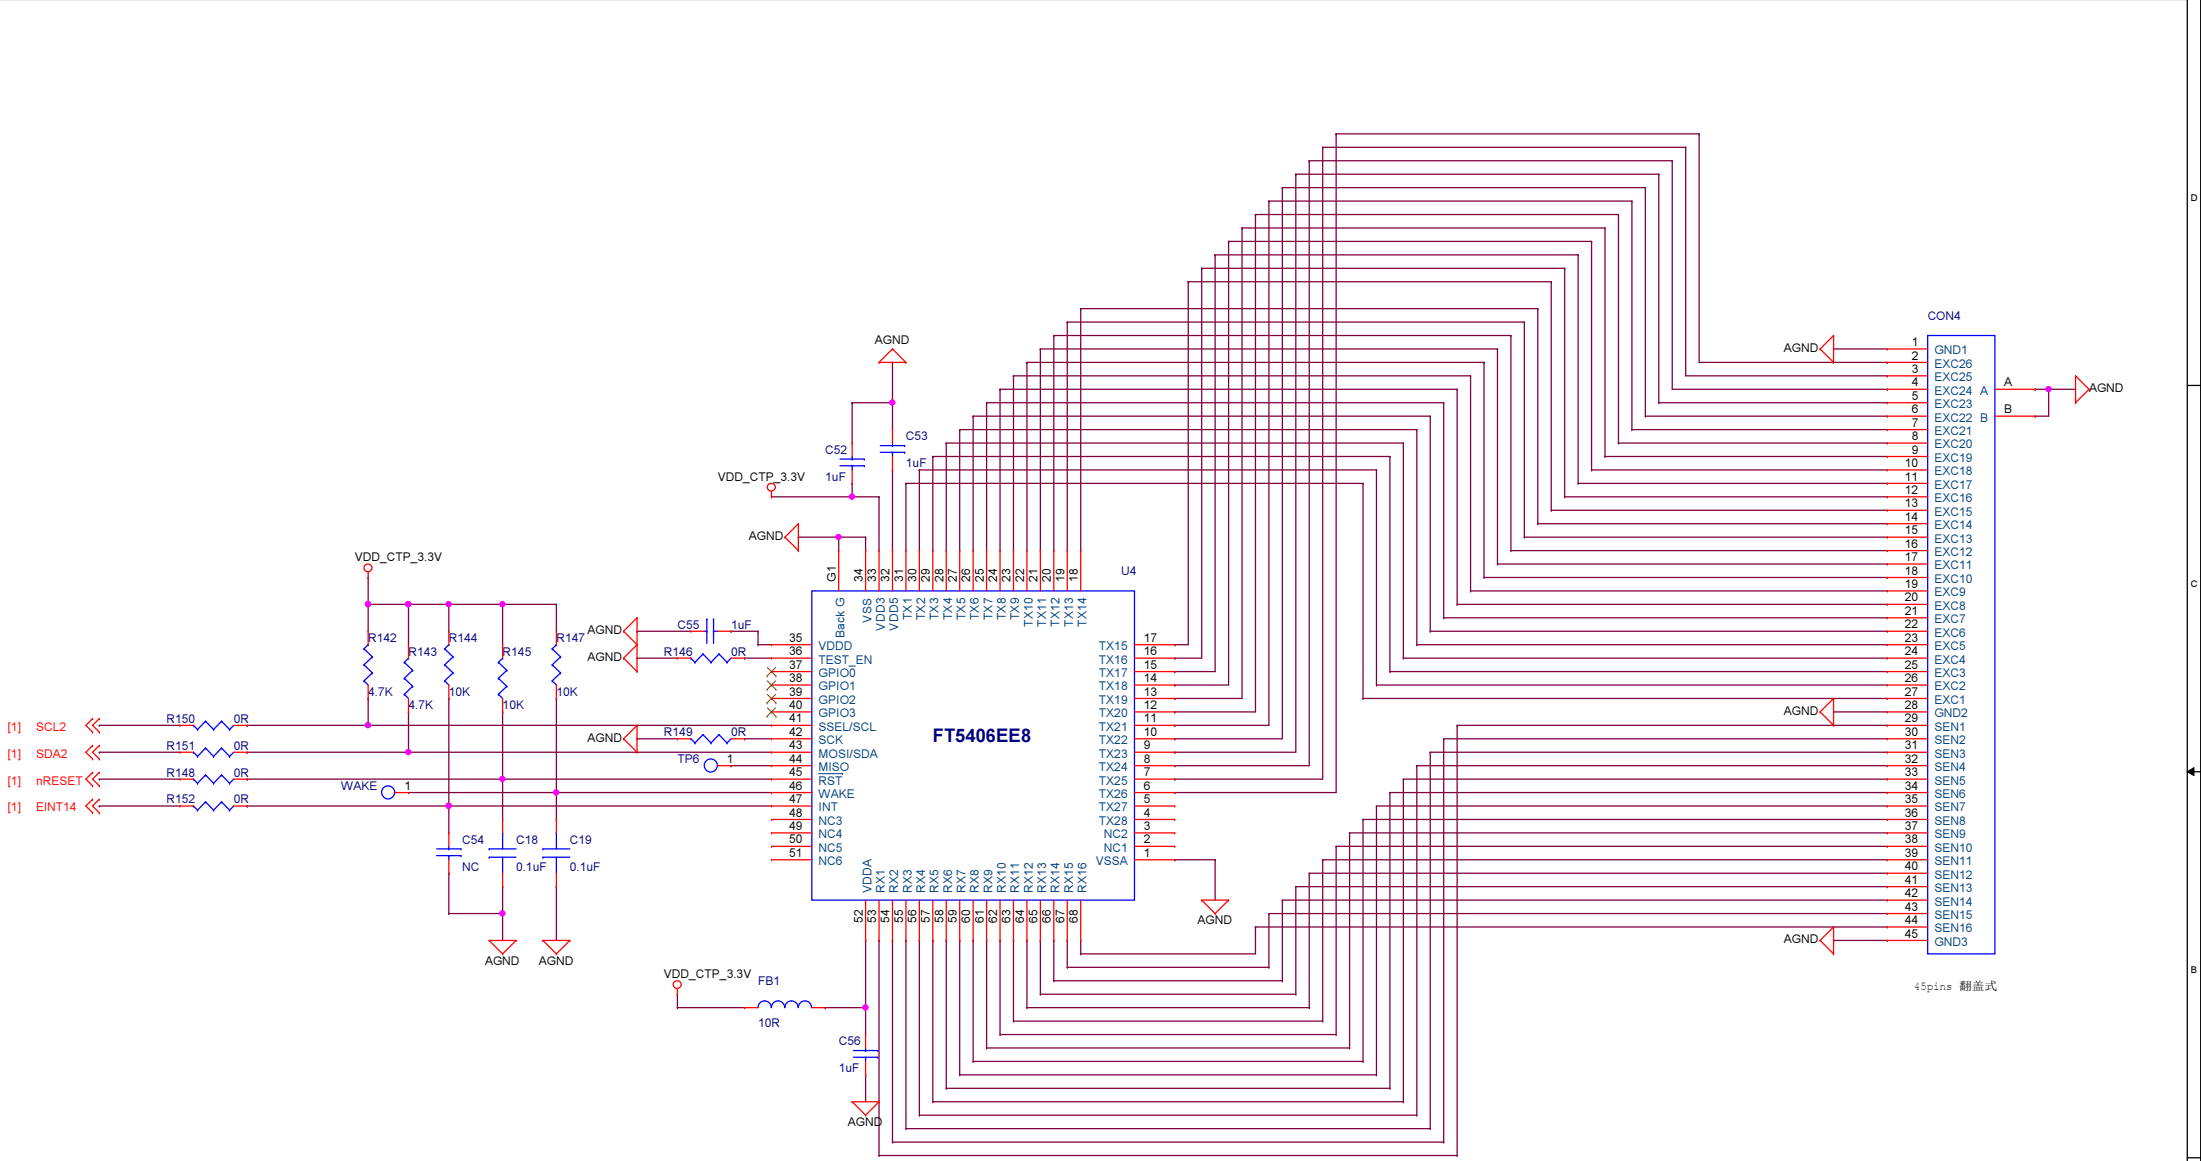

45pins 翻盖式

ILCD=145mA

ILED=400mA MAX 84.9V 40pins 翻盖式

HD700 1303		
<Title2>		
Size	Document Number	Rev
A3	<Doc>	<Rev Code>
Date:	Monday, October 13, 2014	Sheet 1 of 2

45pins 翻盖式

HD700 1303		
<Title2>		
Size	Document Number	Rev
A3	<Doc>	<RevCode>
Date:	Thursday, June 27, 2013	Sheet 2 of 2